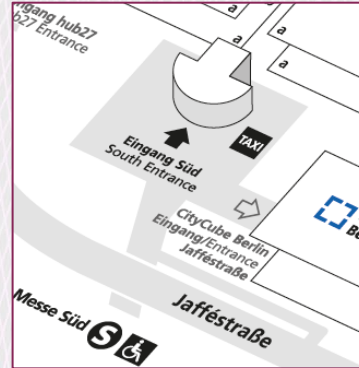

Branding Opportunity

Online Tickets

DMEA Berlin
8–10 April 2025
Connecting Digital Health

Branding Opportunity

Online Ticktes

Location / Short Description

Branding of all DMEA online tickets (format: DIN A4), consisting of logo integration in the upper area and branding area (see exemplary markings)

Inner Bridge Brandings at the Pedestrian Access, each 1-sided

Location / Short Description Up to 2 banners on the left and right side of the bridge connecting the "Messe Süd" S-Bahn station with the pedestrian access to the South Entrance.