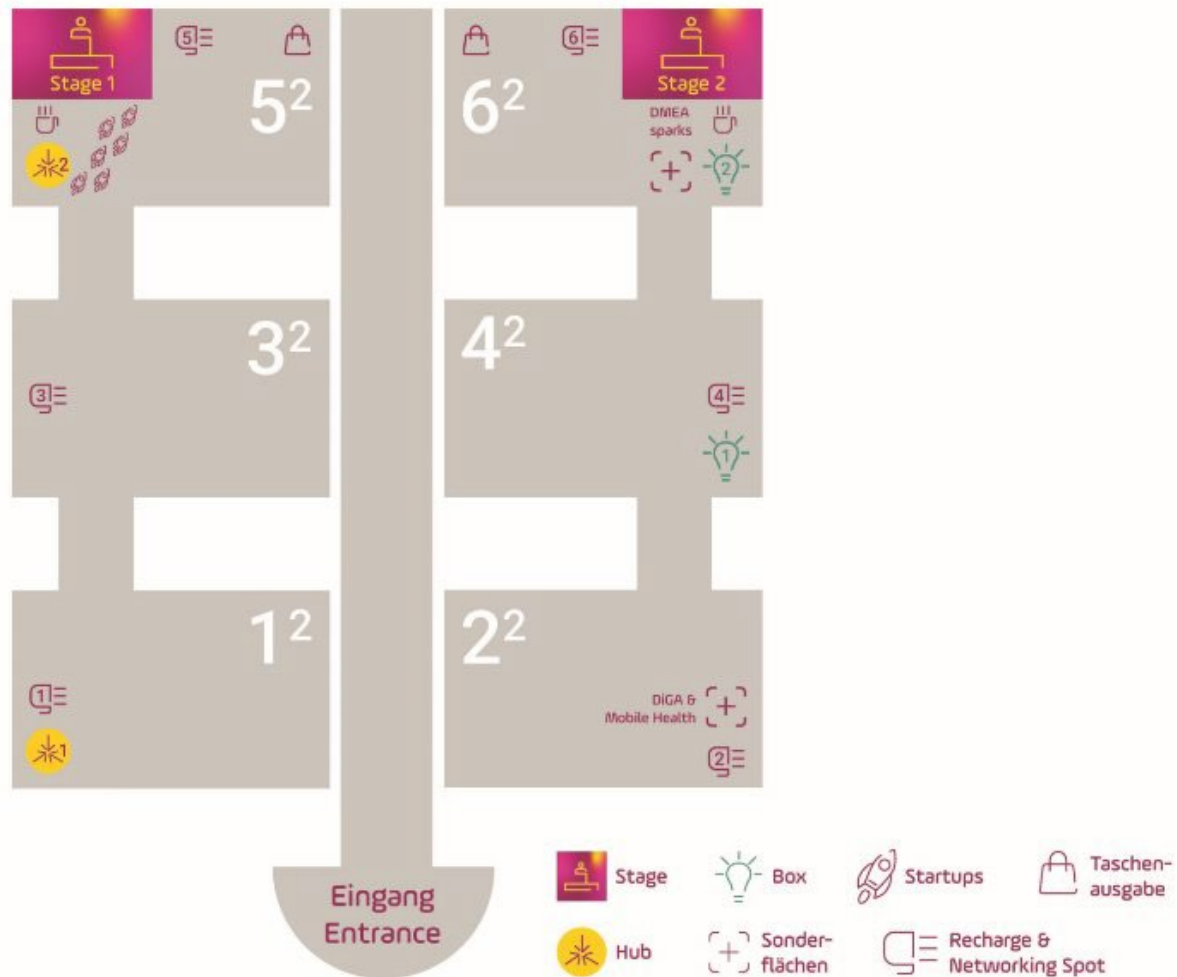

Berlin Exhibition Grounds DMEA 2025

DMEA Berlin
8–10 April 2025
Connecting Digital Health