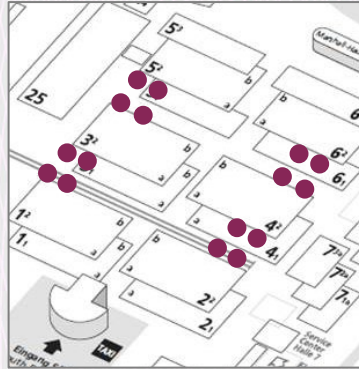

Special partner rental price:
1,712.00 Euro
 plus Production & Installation

Specific Hall Areas - Outdoors

Entrance Banners in the Lateral Passageways of Halls 1.2 to 6.2

Location / Short Description	To the left and right of the entrances to Halls 1.2, 2.2, 3.2, 4.2, 5.2 and 6.2 from the side passages.
Measurements (w x h)	2.50 m x 2.80 m per banner
Regular rental price	788.00 Euro per banner
Production & Installation	645.00 Euro per banner
Status	Availability on request

Special partner rental price:
394.00 Euro
 plus Production & Installation

Entrance Banners in the Lateral Passageways of Halls 1.2 to 6.2

Location / Short Description	On the outside of the entrances to Halls 1.2, 2.2, 3.2, 4.2, 5.2 and 6.2 from the side passages.
Measurements (w x h)	2.92 m x 5.00 m per banner (4 banners per entrance possible, 2 banners to the left and 2 banners to the right of the entrance)
Regular rental price	1,649.00 Euro per banner
Production & Installation	1,195.00 Euro per banner
Status	Availability on request