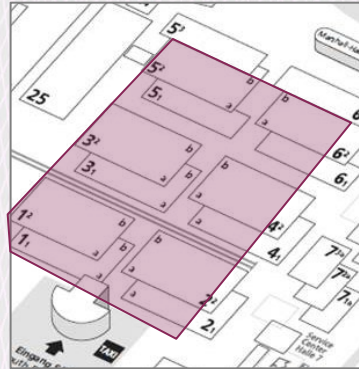

Mirror Brandings in the Sanitary Facilities

Location / Short Description high-quality stickers on the mirrors in the lavatories. (exact positions by arrangement)

Measurements (w x h) e.g. 0.30 m x 0.15 m per mirror graphic. Other formats and special shapes are possible.