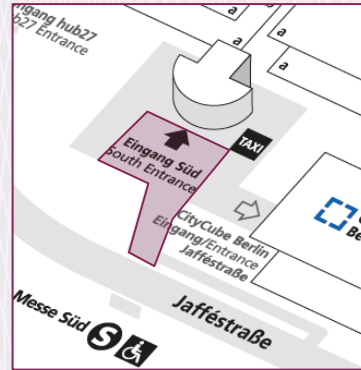

Inner Bridge Brandings at the Pedestrian Access, each 1-sided

Location / Short Description Up to 2 banners on the left and right side of the bridge connecting the "Messe Süd" S-Bahn station with the pedestrian access to the South Entrance.

Special partner rental price:
5,308.00 Euro
 plus Production & Installation

Entrance South - Outdoors

Floor Graphics at the Pedestrian and Taxi Access

Location / Short Description	Possible positions on the forecourt of the Messe Süd entrance and at the entrance from the "Messe Süd" S-Bahn station.
Measurements (w x h)	2.40 m x 2.40 m per floor graphic Other formats are available on request.
Regular rental price	803.00 Euro per floor graphic
Production & Installation	670.00 Euro per floor graphic
Status	Availability on request

Bookable for all

Special partner rental price:
402.00 Euro
 plus Production & Installation

New

Poster Showcases around the Entrance South, 2-sided

Location / Short Description	Mobile advertising towers directly on the forecourt of the South Entrance (the exact positions will be defined at a later date)
Measurements (w x h)	(1) Small version: 2.302 m x 4.15 m per side (4 sides per tower) (2) Large version: 3.302 m x 6.15 m per side (4 sides per tower)
Regular rental price	(1) Small version: 5,350.00 euros per tower (2) Large version: 11,370.00 euros per tower
Production & Installation	(1) Small version: 2,970.00 euros per tower (2) Large version: 4,995.00 euros per tower