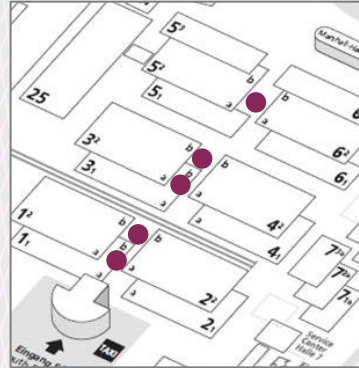

Advertising Opportunities Specific Hall Areas – Digital Signage

Specific Hall Areas – Digital Signage

18 UltraStretched-Displays in the guidance system central

Location / Short Description Up to 18 displays in the central foyers of Halls 1.2, 2.2, 3.2, 4.2 (a and b respectively) as well as 5.2 and 6.2 directly above the hall entrances in combination with DMEA self-promotion.