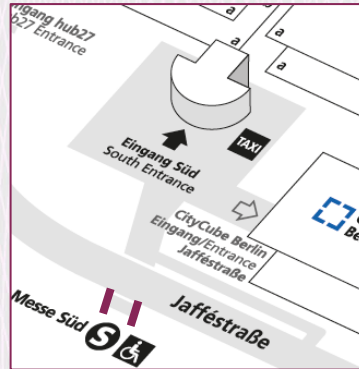

Entrance South - Outdoors

Light Pole Brandings at the Pedestrian Access, each 1-sided

Location / Short Description	38 signs on the light poles on the left and right side of the bridge connecting the "Messe Süd" S-Bahn station with the pedestrian access to the south entrance, and 8 brandings on the light poles at the side entrance e.g.
Measurements (w x h)	0.50 m x 1.35 m per branding Special formats on request.
Regular rental price	2,615.00 euros for all 46 brandings, 1-sided in each case
Production & Installation	4,840.00 euros for all 46 brandings, 1-sided in each case
Status	Availability on request

Special partner rental price:
1,008.00 Euro
 plus Production & Installation

Entrance South - Outdoors

Inner Balustrade Brandings at the Pedestrian Access, each 1-sided

Location / Short Description 3 brandings on the inner balustrade leading to the bridge connecting the "Messe Süd" S-Bahn station with the pedestrian access to the South Entrance.

Inner Bridge Brandings at the Pedestrian Access, each 1-sided

Location / Short Description Up to 2 banners on the left and right side of the bridge connecting the "Messe Süd" S-Bahn station with the pedestrian access to the South Entrance.