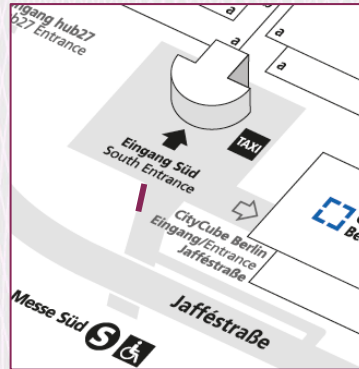

Inner Bridge Brandings at the Pedestrian Access, each 1-sided

Location / Short Description Up to 2 banners on the left and right side of the bridge connecting the "Messe Süd" S-Bahn station with the pedestrian access to the South Entrance.

Special partner rental price:
1,638.00 Euro
plus Production & Installation

Entrance South - Outdoors

Banners on the bridge railing at the pedestrian and cab access point

Location / Short Description	Up to 2 banners on the bridge railing above the pedestrian and cab access to the Messe Süd entrance.
Measurements (w x h)	23.10 m x 0.90 m per banner/side
Regular rental price	(1) 4,064.00 euros for the north side (towards the "Messe Süd" stop) (2) 2,037.00 euros for the south side (towards the Messe Süd entrance)
Production & Installation	1,430.00 euros per banner
Status	Availability on request

Special partner rental price:
(1) 2,032.00 Euro & (2) 1,019.00 Euro
 plus Production & Installation

Bridge wall branding at pedestrian and cab access point

Location / Short Description	1 Banner in trapezoidal shape at the pedestrian and cab access to the Messe Süd entrance on the left-hand side coming from the "Messe Süd" S-Bahn station.
Measurements (w x h)	1 Wall branding in trapezoidal shape: min. 76.00 m ²
Regular rental price	10,616.00 Euro
Production & Installation	3,640.00 Euro
Status	Availability on request