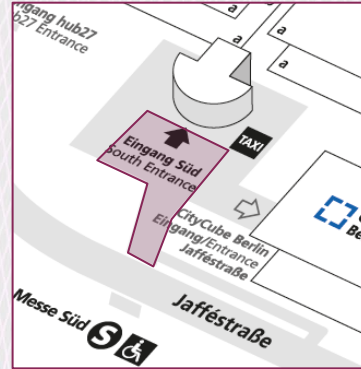

Inner Bridge Brandings at the Pedestrian Access, each 1-sided

Location / Short Description Up to 2 banners on the left and right side of the bridge connecting the "Messe Süd" S-Bahn station with the pedestrian access to the South Entrance.

Special partner rental price:
(1) 2,032.00 Euro & (2) 1,019.00 Euro
 plus Production & Installation

Bridge wall branding at pedestrian and cab access point

Location / Short Description	1 Banner in trapezoidal shape at the pedestrian and cab access to the Messe Süd entrance on the left-hand side coming from the "Messe Süd" S-Bahn station.
Measurements (w x h)	1 Wall branding in trapezoidal shape: min. 76.00 m ²
Regular rental price	10,616.00 Euro
Production & Installation	3,640.00 Euro
Status	Availability on request

Special partner rental price:
5,308.00 Euro
 plus Production & Installation

Entrance South - Outdoors

Floor Graphics at the Pedestrian and Taxi Access

Location / Short Description	Possible positions on the forecourt of the Messe Süd entrance and at the entrance from the "Messe Süd" S-Bahn station.
Measurements (w x h)	2.40 m x 2.40 m per floor graphic Other formats are available on request.
Regular rental price	803.00 Euro per floor graphic
Production & Installation	670.00 Euro per floor graphic
Status	Availability on request