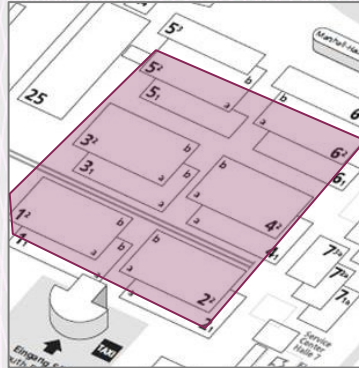

Floor graphics

Location / Short Description

Indoor positions subject to availability and agreement: e.g. in foyers and entrance areas.

Measurements (w x h)

(1) 1.00 x 1.00 per floor graphic
(2) 2.00 x 2.00 per floor graphic
Other formats are available on request.

Regular rental price

(1) 252.00 euros per floor graphic
(2) 300.00 euros per floor graphic

Production & Installation

(1) 105.00 euros per floor graphic
(2) 335.00 euros per floor graphic

Status

Availability on request

Bookable for all

Special partner rental price:
(1) 126.00 & (2) 315.00 Euro
plus Production & Installation