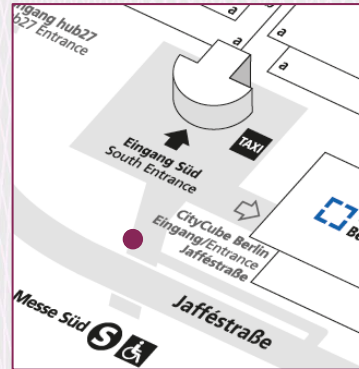

Advertising Plates at the Pedestrian and Taxi Access

Location / Short Description	Up to 3 banners on the pedestrian and cab access road to the south entrance.
Measurements (w x h)	3.50 m x 6.70 m per banner (3 banners possible in total)
Regular rental price	3,276.00 euros per banner
Production & Installation	2,330.00 euros per banner
Status	Availability on request

Special partner rental price:
1,638.00 Euro
plus Production & Installation