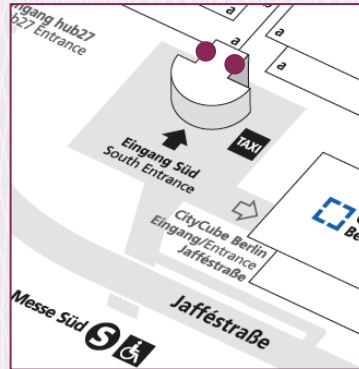

Hanging banners on the elevators

Location / Short Description	Up to 2 banners (1 per elevator) on the elevators in the South Entrance Hall
Measurements (w x h)	2.10 m x 6.00 m per banner
Regular rental price	1,536.00 euros per banner
Production & Installation	1,415.00 euros per banner
Status	Availability on request

Special partner rental price:
768.00 Euro
plus Production & Installation