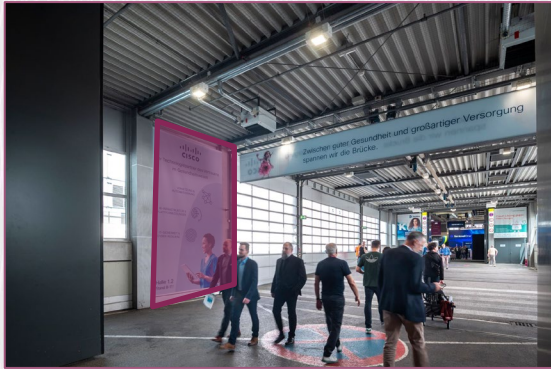

Entrance Banners in the Lateral Passageways of Halls 1.2 to 6.2

Location / Short Description	On the outside of the entrances to Halls 1.2, 2.2, 3.2, 4.2, 5.2 and 6.2 from the side passages.
Measurements (w x h)	2.92 m x 5.00 m per banner (4 banners per entrance possible, 2 banners to the left and 2 banners to the right of the entrance)
Regular rental price	1,649.00 Euro per banner
Production & Installation	1,195.00 Euro per banner
Status	Availability on request

Special partner rental price:
825.00 Euro
plus Production & Installation