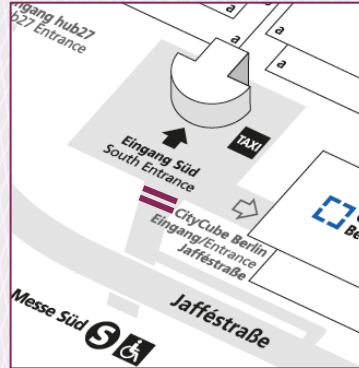

Entrance South - Outdoors

Banners on the bridge railing at the pedestrian and cab access point

Location / Short Description	Up to 2 banners on the bridge railing above the pedestrian and cab access to the Messe Süd entrance.
Measurements (w x h)	23.10 m x 0.90 m per banner/side
Regular rental price	(1) 4,064.00 euros for the north side (towards the "Messe Süd" stop) (2) 2,037.00 euros for the south side (towards the Messe Süd entrance)
Production & Installation	1,430.00 euros per banner
Status	Availability on request

Special partner rental price:
(1) 2,032.00 Euro & (2) 1,019.00 Euro
plus Production & Installation