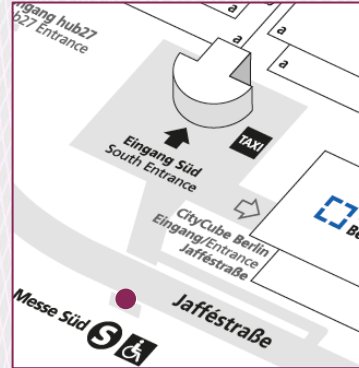

Entrance South - Outdoors

Light Pole Brandings at the Pedestrian Access, each 1-sided

Location / Short Description	38 signs on the light poles on the left and right side of the bridge connecting the "Messe Süd" S-Bahn station with the pedestrian access to the south entrance, and 8 brandings on the light poles at the side entrance e.g.
Measurements (w x h)	0.50 m x 1.35 m per branding Special formats on request.
Regular rental price	2,615.00 euros for all 46 brandings, 1-sided in each case
Production & Installation	4,840.00 euros for all 46 brandings, 1-sided in each case
Status	Availability on request

Inner Bridge Brandings at the Pedestrian Access, each 1-sided

Location / Short Description Up to 2 banners on the left and right side of the bridge connecting the "Messe Süd" S-Bahn station with the pedestrian access to the South Entrance.