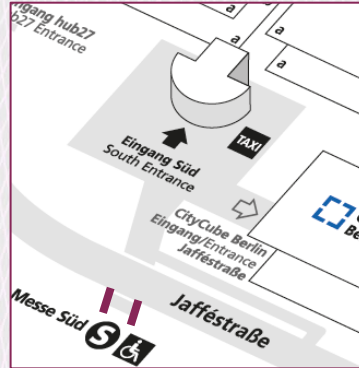

Entrance South - Outdoors

Light Pole Brandings at the Pedestrian Access, each 1-sided

Location / Short Description	38 signs on the light poles on the left and right side of the bridge connecting the "Messe Süd" S-Bahn station with the pedestrian access to the south entrance, and 8 brandings on the light poles at the side entrance e.g.
Measurements (w x h)	0.50 m x 1.35 m per branding Special formats on request.
Regular rental price	2,615.00 euros for all 46 brandings, 1-sided in each case
Production & Installation	4,840.00 euros for all 46 brandings, 1-sided in each case
Status	Availability on request

Special partner rental price:
1,307.00 Euro
 plus Production & Installation

Outer Bridge Branding at the Pedestrian Access

Location / Short Description	1 outdoor banner on the bridge, between the S-Bahn station "Messe Süd" and the pedestrian path to the south entrance "Messe Süd".
Measurements (w x h)	15.00 m x 1.60 m
Regular rental price	2,016.00 Euro
Production & Installation	1,330.00 Euro
Status	Availability on request

Special partner rental price:
1,008.00 Euro
 plus Production & Installation

Entrance South - Outdoors

Inner Balustrade Brandings at the Pedestrian Access, each 1-sided

Location / Short Description 3 brandings on the inner balustrade leading to the bridge connecting the "Messe Süd" S-Bahn station with the pedestrian access to the South Entrance.

Inner Bridge Brandings at the Pedestrian Access, each 1-sided

Location / Short Description Up to 2 banners on the left and right side of the bridge connecting the "Messe Süd" S-Bahn station with the pedestrian access to the South Entrance.