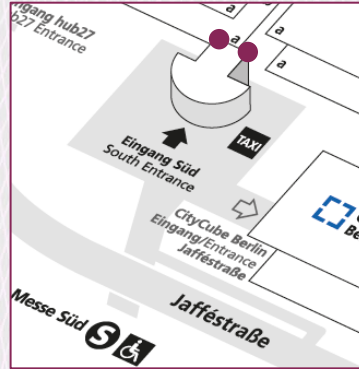

Entrance South - Indoors

Window brandings in the entrance hall on the upper level

Location / Short Description	Up to 8 window brandings at the transition to Halls 1.2 to 6.2 above the escalators(4 x front, 4 x back)
Measurements (w x h)	2.34 m x 2.35 m per window (8 brandings in total)
Regular rental price	(1) 8,390.00 euros for 4 windows (front) (2) 2,098.00 euros for 4 windows (back)
Production & Installation	2,630.00 euros for 4 windows
Status	Availability on request

Special partner rental price:
(1) 4,195.00 Euro & (2) 1,049.00 Euro
plus Production & Installation