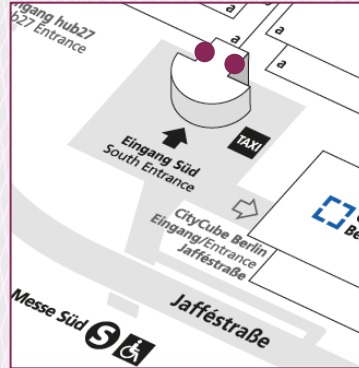

Entrance South - Indoors

LED Displays above the escalators, each 1-sided

Location / Short Description	2 LED displays, each 1-sided in the south entrance hall directly above the stairs and escalators in combination with DMEA own advertising
Measurements (w x h)	FULL HD display/2.5 mm pixel pitch 20 MBit/ 60 fps/ content 32:9 LED dimensions: 4.86 m x 1.36 m per unit; resolution: 3840 x 1080 pixels per unit
Regular rental price	5,954.00 euros per LED display for a 30-second spot in a loop with DMEA content (exhibitor content must be supplied by the customer).
Data handling	150.00 euros
Status	Availability on request

Special partner rental price:
2,977.00 Euro
plus data handling