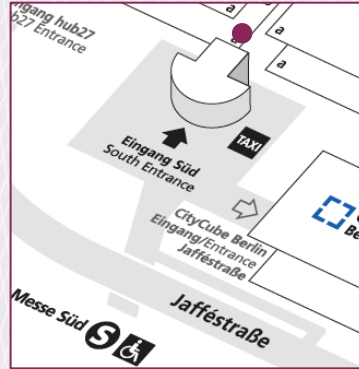

Inner Bridge Brandings at the Pedestrian Access, each 1-sided

Location / Short Description Up to 2 banners on the left and right side of the bridge connecting the "Messe Süd" S-Bahn station with the pedestrian access to the South Entrance.

**Location /
Short Description**

3 LED screens at the AVUS TRIBÜNE in the direction of Messedamm opposite the CityCube Berlin.

Measurements (w x h)

3 screens each with a display format of 38,400 mm x 1,920 mm. The display is graphically divided into 3 sections, each 1,920 pixels wide and 288 pixels high

Entrance Banner in the Middle Foyer between Halls 1.2/ 2.2: Co Branding

Location / Short Description	Co-branding: DMEA advertising banners and exhibitor advertising directly above the entrance doors to the central foyer of Halls 1.2/ 2.2.
Measurements (w x h)	24.00 m x 3.00 m in total; left side reserved for DMEA's own advertising 12.00 m x 3.00 m (for partner and exhibitor advertising)
Regular rental price	8,390.00 Euro
Production & Installation	2,650.00 Euro
Status	Availability on request