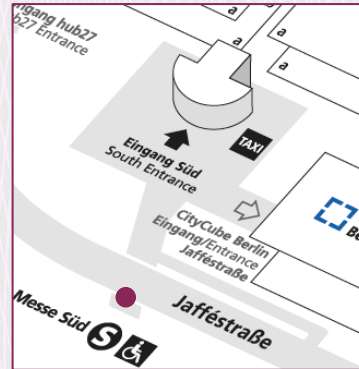

Outer Bridge Branding at the Pedestrian Access

Location / Short Description	1 outdoor banner on the bridge, between the S-Bahn station "Messe Süd" and the pedestrian path to the south entrance "Messe Süd".
Measurements (w x h)	15.00 m x 1.60 m
Regular rental price	2,016.00 Euro
Production & Installation	1,330.00 Euro
Status	Availability on request

Special partner rental price:
1,008.00 Euro
plus Production & Installation