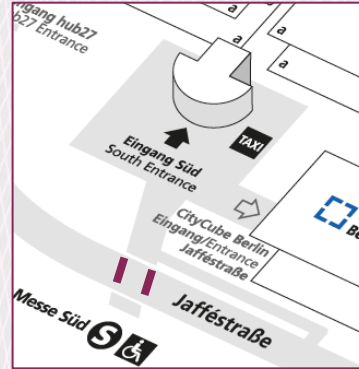

Inner Bridge Brandings at the Pedestrian Access, each 1-sided

Location / Short Description Up to 2 banners on the left and right side of the bridge connecting the "Messe Süd" S-Bahn station with the pedestrian access to the South Entrance.

Special partner rental price:
835.00 Euro
plus Production & Installation

Entrance South - Outdoors

Tunnel Branding at Pedestrian and Taxi Access

Location / Short Description	Up to 2 banners on the tunnel walls at the pedestrian access between the "Messe Süd" S-Bahn station and the South Entrance.
Measurements (w x h)	Left banner: 20.49 m x 2.30 m Right banner: 20.49 m x 2.30 m (2 banners possible in total)
Regular rental price	3,948.00 euros per banner
Production & Installation	2,895.00 euros per banner
Status	Availability on request