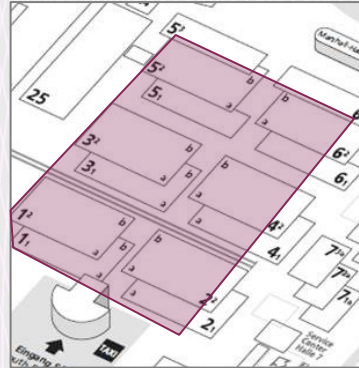

Towel Dispenser Brandings in the Sanitary Facilities

Location / Short Description high-quality stickers on the towel dispensers in the lavatories. (exact positions by arrangement)

Measurements (w x h) e.g. 0.30 m x 0.15 m per towel dispenser branding. Other formats and special shapes are possible.

Regular rental price e.g. 690.00 EUR for 10 towel dispenser brandings

Production & Installation e.g. 255.00 EUR or 10 towel dispenser brandings

Status Availability upon request

Bookable for all

Special partner rental price:
363.00 Euro for 10 towel dispenser brandings
plus Production & Installation