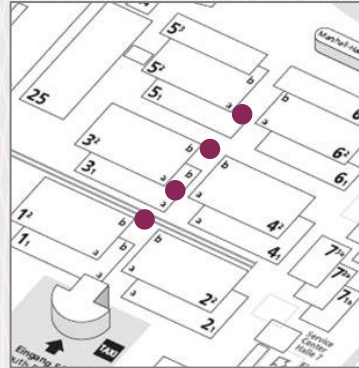

Entrance Banners in the Middle Foyers between Halls 1.2 and 6.2a

Location / Short Description	Directly above the entrance doors to the central foyers of Halls 1.2/2.2, 3.2/4.2 and 5.2a/6.2a.
Measurements (w x h)	11.50 m x 2.20 m per banner (4 banners possible in total)
Regular rental price	3,423.00 euros per banner
Production & Installation	2,340.00 euros per banner
Status	Availability on request

Special partner rental price:
1,712.00 Euro
plus Production & Installation