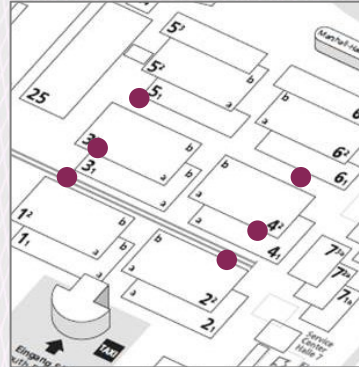

Special partner rental price:
1,712.00 Euro
 plus Production & Installation

Specific Hall Areas - Outdoors

Entrance Banners in the Lateral Passageways of Halls 1.2 to 6.2

Location / Short Description	To the left and right of the entrances to Halls 1.2, 2.2, 3.2, 4.2, 5.2 and 6.2 from the side passages.
Measurements (w x h)	2.50 m x 2.80 m per banner
Regular rental price	788.00 Euro per banner
Production & Installation	645.00 Euro per banner
Status	Availability on request

Special partner rental price:
394.00 Euro
 plus Production & Installation

Entrance Banners in the Lateral Passageways of Halls 1.2 to 6.2

Location / Short Description	On the outside of the entrances to Halls 1.2, 2.2, 3.2, 4.2, 5.2 and 6.2 from the side passages.
Measurements (w x h)	2.92 m x 5.00 m per banner (4 banners per entrance possible, 2 banners to the left and 2 banners to the right of the entrance)
Regular rental price	1,649.00 Euro per banner
Production & Installation	1,195.00 Euro per banner
Status	Availability on request

Special partner rental price:
825.00 Euro
 plus Production & Installation

Specific Hall Areas - Outdoors and Indoors

Entrance Banners in the lateral Passageways of Halls 1.2 to 6.2

Location / Short Description	Transition banners directly in front of the entrance doors to Halls 1.2, 2.2, 3.2, 4.2, 5.2 and 6.2 coming from the side passages
Measurements (w x h)	10.00 m x 1.00 m per banner (2 banners back-to-back per entrance)
Regular rental price	2,090.00 euros for 2 banners back-to-back
Production & Installation	3,390.00 euros for 2 banners back-to-back
Status	Availability on request