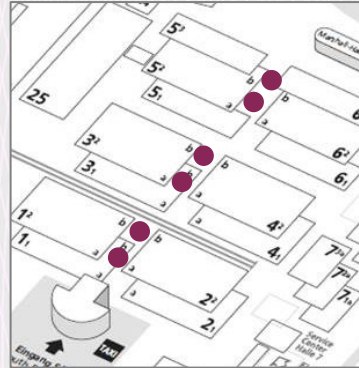

12 UltraStretched displays in the guidance system in the central foyers

Location / Short Description Up to 12 displays in the guidance system in the aisle to the next center foyer in combination with DMEA self-promotion.

Measurements (w x h) Display: 3,840 x 600 pixels

Regular rental price 1,554.00 euros per ultra-stretched display for a 30-second spot in a loop with DMEA content (exhibitor content must be supplied by the customer).

Data handling 150.00 euros per ultra-stretched display

Status Availability on request

Special partner rental price:
777.00 Euro
plus data handling